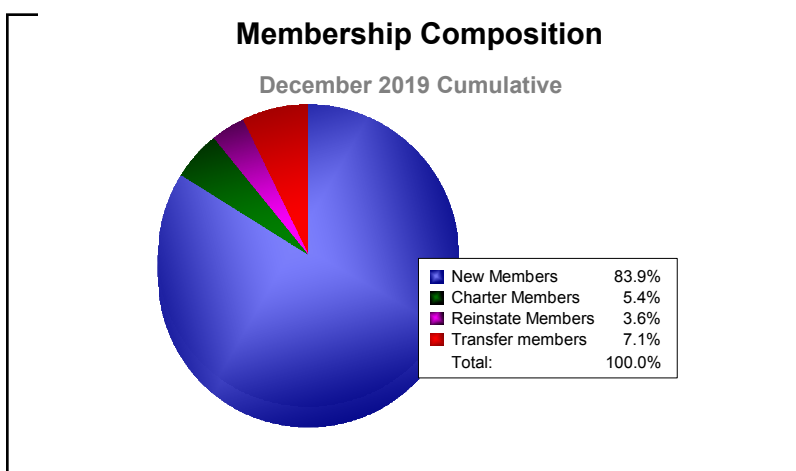

Year	New Clubs	Dropped Clubs	Gain/ Loss Clubs	New Members	Charter Members	Reinstate Members	Transfer Members	Total Member Added	Total Members Dropped	Gain/ Loss Members
2015-2016	0	0	0	122	0	3	6	131	-147	-16
2016-2017	3	0	3	147	67	6	3	223	-159	64
2017-2018	0	0	0	140	5	8	4	157	-116	41
2018-2019	2	0	2	83	52	3	6	144	-168	-24
2019-2020	0	-2	-2	47	3	2	4	56	-86	-30
Average	1	0	1	108	25	4	5	142	-135	7