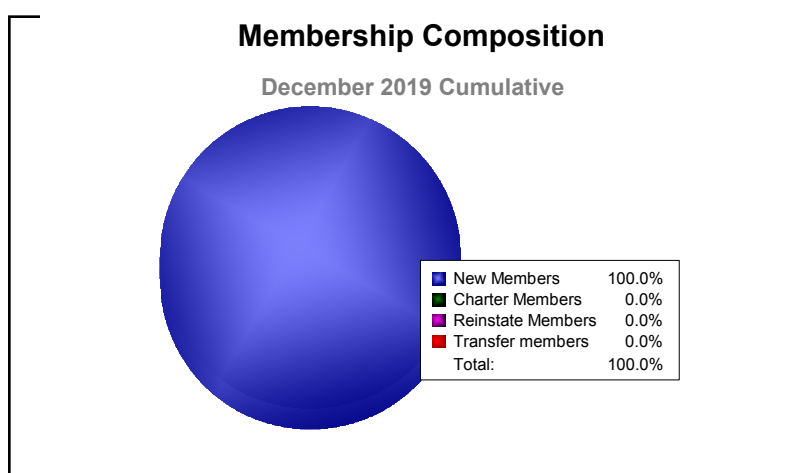

Year	New Clubs	Dropped Clubs	Gain/ Loss Clubs	New Members	Charter Members	Reinstate Members	Transfer Members	Total Member Added	Total Members Dropped	Gain/ Loss Members
2015-2016	0	0	0	6	0	0	0	6	-2	4
2016-2017	0	0	0	4	0	0	0	4	-10	-6
2017-2018	0	0	0	3	0	0	0	3	-6	-3
2018-2019	0	0	0	2	0	0	2	4	-3	1
2019-2020	0	0	0	1	0	0	0	1	0	1
Average	0	0	0	3	0	0	0	4	-4	-1