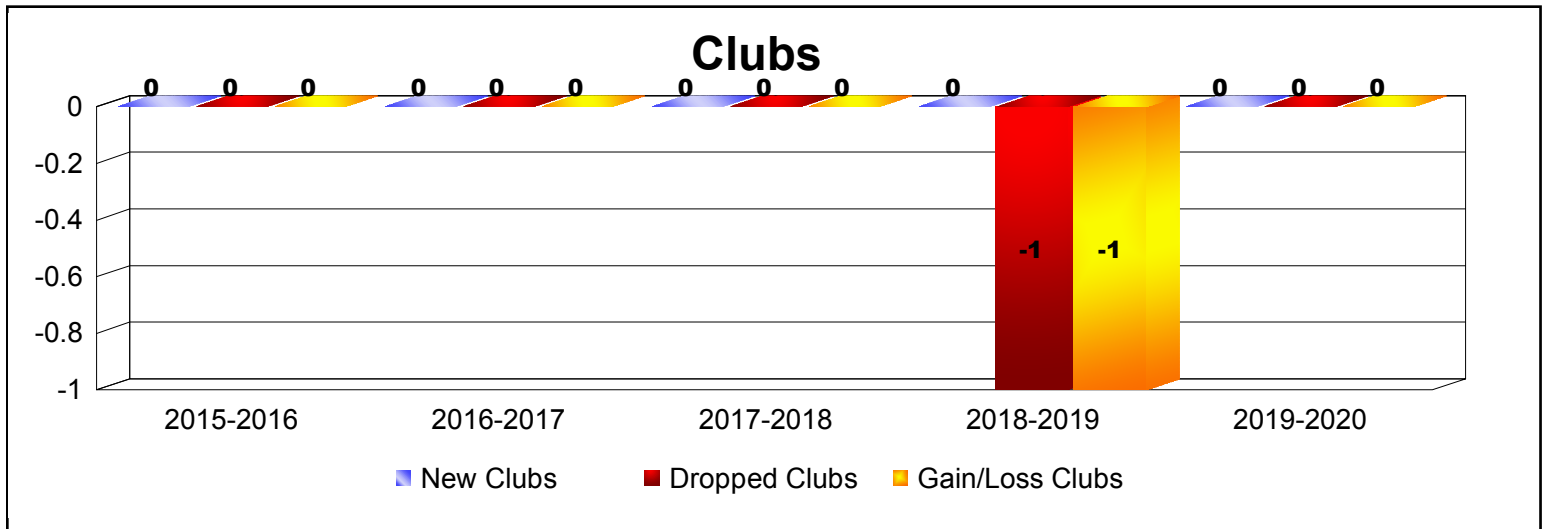

Year	New Clubs	Dropped Clubs	Gain/ Loss Clubs	New Members	Charter Members	Reinstate Members	Transfer Members	Total Member Added	Total Members Dropped	Gain/ Loss Members
2015-2016	0	-1	-1	0	0	0	0	0	-8	-8
Average	0	-1	-1	0	0	0	0	0	-8	-8

Year	New Clubs	Dropped Clubs	Gain/ Loss Clubs	New Members	Charter Members	Reinstate Members	Transfer Members	Total Member Added	Total Members Dropped	Gain/ Loss Members
2015-2016	0	0	0	59	0	0	1	60	-49	11
2016-2017	0	0	0	42	0	0	1	43	-36	7
2017-2018	1	0	1	56	22	1	0	79	-45	34
2018-2019	1	0	1	50	25	1	0	76	-82	-6
2019-2020	0	0	0	4	0	0	2	6	-33	-27
Average	0	0	0	42	9	0	1	53	-49	4

Year	New Clubs	Dropped Clubs	Gain/ Loss Clubs	New Members	Charter Members	Reinstate Members	Transfer Members	Total Member Added	Total Members Dropped	Gain/ Loss Members
2015-2016	0	0	0	18	0	0	0	18	-6	12
2016-2017	0	0	0	5	0	1	1	7	-8	-1
2017-2018	0	0	0	11	0	0	0	11	-8	3
2018-2019	0	-1	-1	6	0	0	0	6	-25	-19
2019-2020	0	0	0	5	0	0	0	5	-2	3
Average	0	0	0	9	0	0	0	9	-10	0