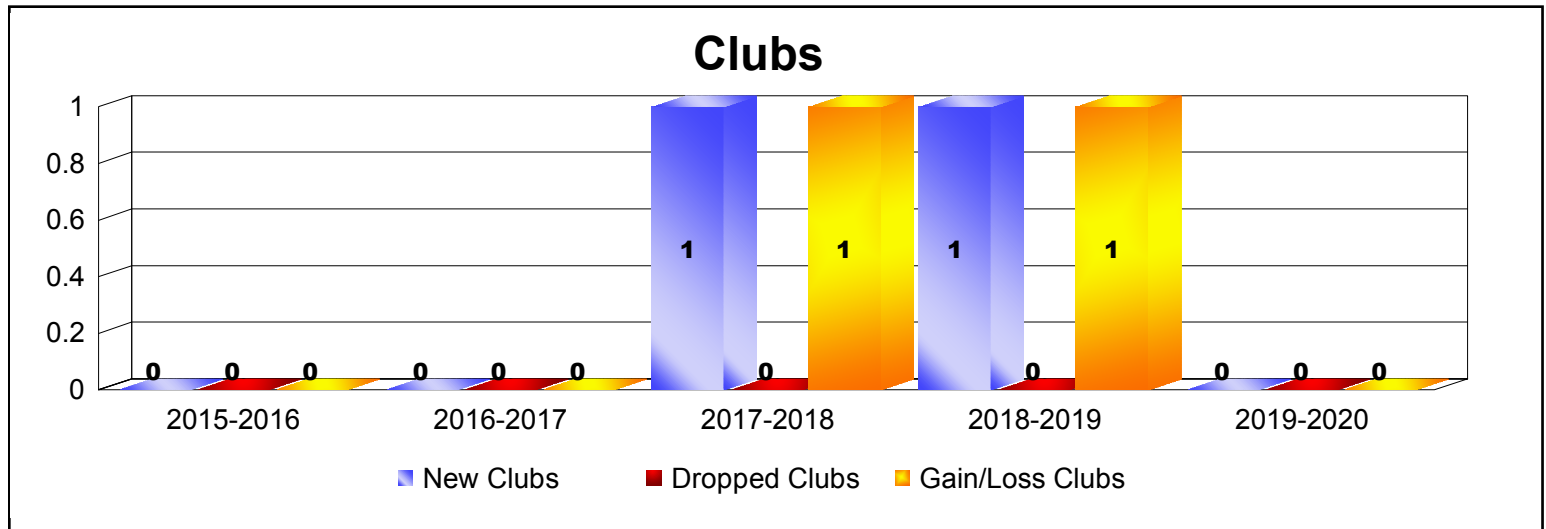

Year	New Clubs	Dropped Clubs	Gain/ Loss Clubs	New Members	Charter Members	Reinstate Members	Transfer Members	Total Member Added	Total Members Dropped	Gain/ Loss Members
2015-2016	0	-1	-1	0	0	0	0	0	-8	-8
Average	0	-1	-1	0	0	0	0	0	-8	-8

Year	New Clubs	Dropped Clubs	Gain/ Loss Clubs	New Members	Charter Members	Reinstate Members	Transfer Members	Total Member Added	Total Members Dropped	Gain/ Loss Members
2015-2016	0	0	0	59	0	0	1	60	-49	11
2016-2017	0	0	0	42	0	0	1	43	-36	7
2017-2018	1	0	1	56	22	1	0	79	-45	34
2018-2019	1	0	1	50	25	1	0	76	-82	-6
2019-2020	0	0	0	4	0	0	2	6	-33	-27
Average	0	0	0	42	9	0	1	53	-49	4

Year	New Clubs	Dropped Clubs	Gain/ Loss Clubs	New Members	Charter Members	Reinstate Members	Transfer Members	Total Member Added	Total Members Dropped	Gain/ Loss Members
2015-2016	0	0	0	18	0	0	0	18	-6	12
2016-2017	0	0	0	5	0	1	1	7	-8	-1
2017-2018	0	0	0	11	0	0	0	11	-8	3
2018-2019	0	-1	-1	6	0	0	0	6	-25	-19
2019-2020	0	0	0	5	0	0	0	5	-2	3
Average	0	0	0	9	0	0	0	9	-10	0