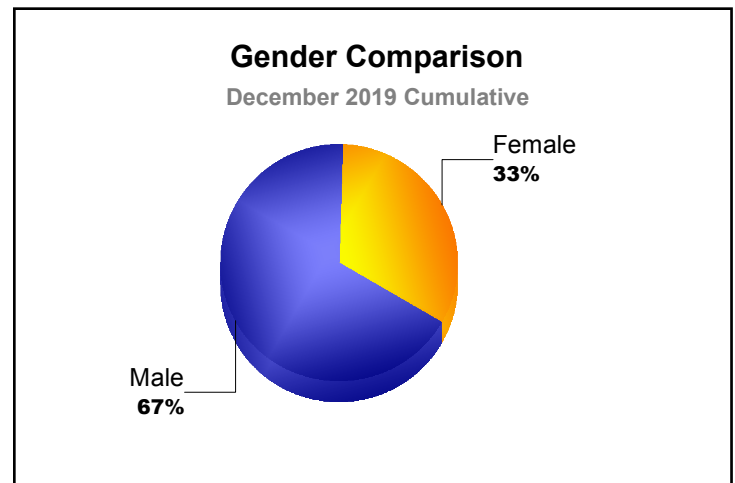

Year	New Clubs	Dropped Clubs	Gain/ Loss Clubs	New Members	Charter Members	Reinstate Members	Transfer Members	Total Member Added	Total Members Dropped	Gain/ Loss Members
2015-2016	0	0	0	122	0	3	6	131	-147	-16
2016-2017	3	0	3	147	67	6	3	223	-159	64
2017-2018	0	0	0	140	5	8	4	157	-116	41
2018-2019	2	0	2	83	52	3	6	144	-168	-24
2019-2020	0	-2	-2	47	3	2	4	56	-86	-30
Average	1	0	1	108	25	4	5	142	-135	7