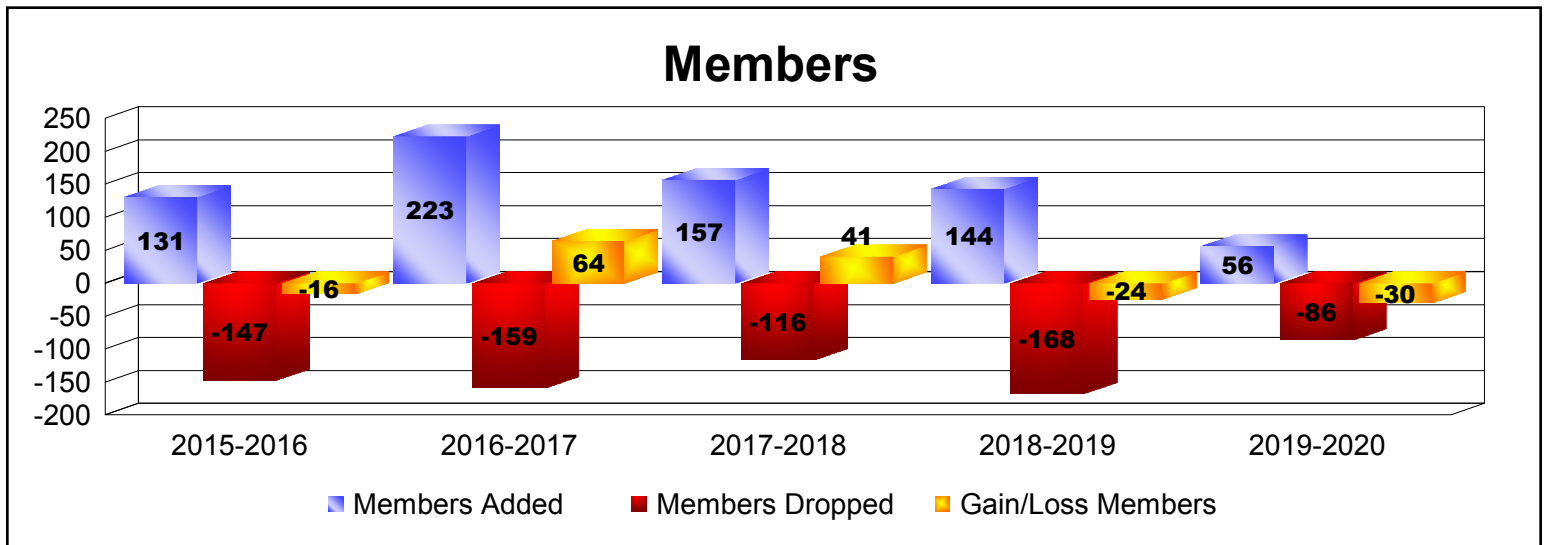

Year	New Clubs	Dropped Clubs	Gain/ Loss Clubs	New Members	Charter Members	Reinstate Members	Transfer Members	Total Member Added	Total Members Dropped	Gain/ Loss Members
2015-2016	0	0	0	122	0	3	6	131	-147	-16
2016-2017	3	0	3	147	67	6	3	223	-159	64
2017-2018	0	0	0	140	5	8	4	157	-116	41
2018-2019	2	0	2	83	52	3	6	144	-168	-24
2019-2020	0	-2	-2	47	3	2	4	56	-86	-30
Average	1	0	1	108	25	4	5	142	-135	7