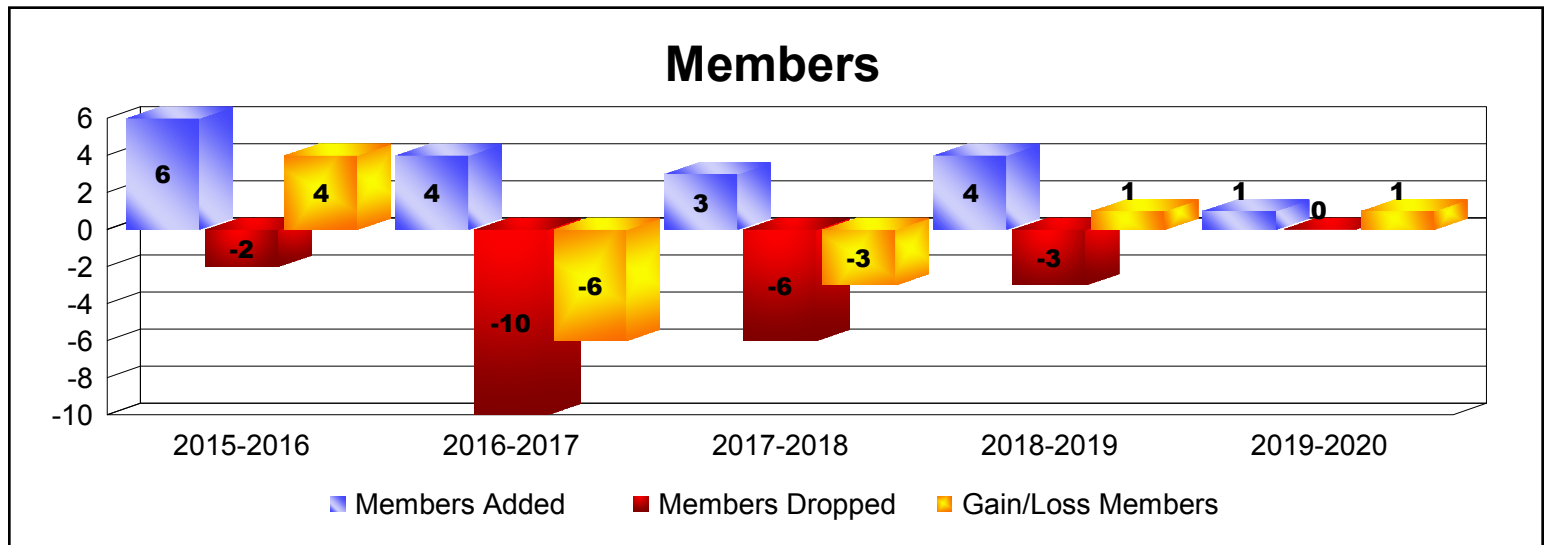

Year	New Clubs	Dropped Clubs	Gain/ Loss Clubs	New Members	Charter Members	Reinstate Members	Transfer Members	Total Member Added	Total Members Dropped	Gain/ Loss Members
2015-2016	0	0	0	6	0	0	0	6	-2	4
2016-2017	0	0	0	4	0	0	0	4	-10	-6
2017-2018	0	0	0	3	0	0	0	3	-6	-3
2018-2019	0	0	0	2	0	0	2	4	-3	1
2019-2020	0	0	0	1	0	0	0	1	0	1
Average	0	0	0	3	0	0	0	4	-4	-1