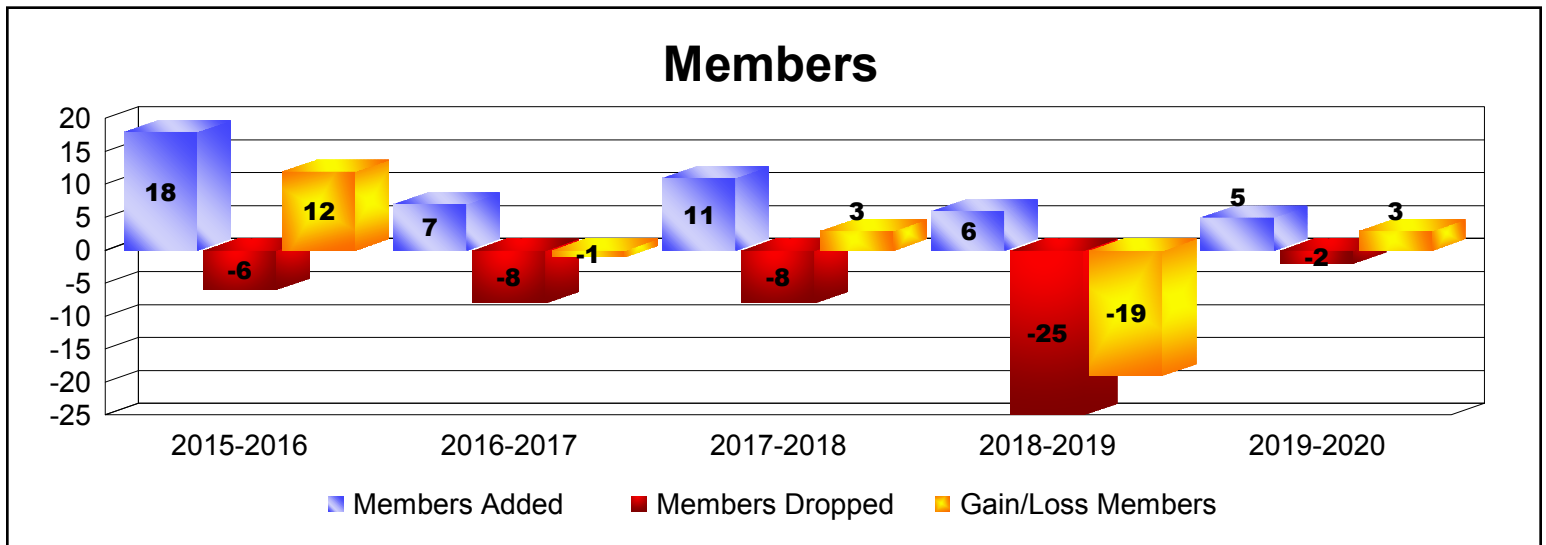

Year	New Clubs	Dropped Clubs	Gain/ Loss Clubs	New Members	Charter Members	Reinstate Members	Transfer Members	Total Member Added	Total Members Dropped	Gain/ Loss Members
2015-2016	0	-1	-1	0	0	0	0	0	-8	-8
Average	0	-1	-1	0	0	0	0	0	-8	-8

Year	New Clubs	Dropped Clubs	Gain/ Loss Clubs	New Members	Charter Members	Reinstate Members	Transfer Members	Total Member Added	Total Members Dropped	Gain/ Loss Members
2015-2016	0	0	0	59	0	0	1	60	-49	11
2016-2017	0	0	0	42	0	0	1	43	-36	7
2017-2018	1	0	1	56	22	1	0	79	-45	34
2018-2019	1	0	1	50	25	1	0	76	-82	-6
2019-2020	0	0	0	4	0	0	2	6	-33	-27
Average	0	0	0	42	9	0	1	53	-49	4

Year	New Clubs	Dropped Clubs	Gain/ Loss Clubs	New Members	Charter Members	Reinstate Members	Transfer Members	Total Member Added	Total Members Dropped	Gain/ Loss Members
2015-2016	0	0	0	18	0	0	0	18	-6	12
2016-2017	0	0	0	5	0	1	1	7	-8	-1
2017-2018	0	0	0	11	0	0	0	11	-8	3
2018-2019	0	-1	-1	6	0	0	0	6	-25	-19
2019-2020	0	0	0	5	0	0	0	5	-2	3
Average	0	0	0	9	0	0	0	9	-10	0