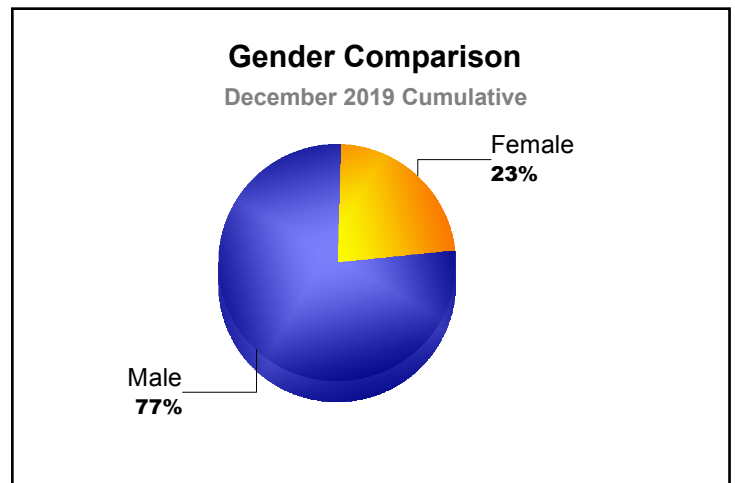

Year	New Clubs	Dropped Clubs	Gain/ Loss Clubs	New Members	Charter Members	Reinstate Members	Transfer Members	Total Member Added	Total Members Dropped	Gain/ Loss Members
2015-2016	0	0	0	18	0	0	0	18	-6	12
2016-2017	0	0	0	5	0	1	1	7	-8	-1
2017-2018	0	0	0	11	0	0	0	11	-8	3
2018-2019	0	-1	-1	6	0	0	0	6	-25	-19
2019-2020	0	0	0	5	0	0	0	5	-2	3
Average	0	0	0	9	0	0	0	9	-10	0