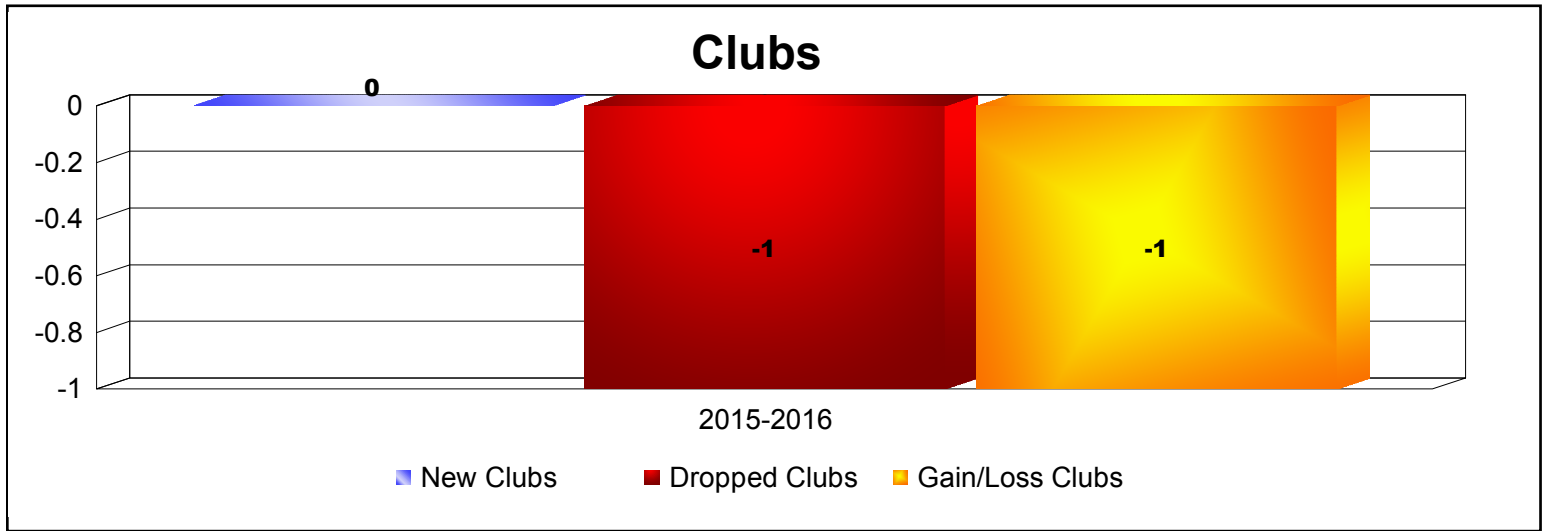

Year	New Clubs	Dropped Clubs	Gain/ Loss Clubs	New Members	Charter Members	Reinstate Members	Transfer Members	Total Member Added	Total Members Dropped	Gain/ Loss Members
2015-2016	0	-1	-1	0	0	0	0	0	-8	-8
Average	0	-1	-1	0	0	0	0	0	-8	-8

Year	New Clubs	Dropped Clubs	Gain/ Loss Clubs	New Members	Charter Members	Reinstate Members	Transfer Members	Total Member Added	Total Members Dropped	Gain/ Loss Members
2015-2016	0	0	0	59	0	0	1	60	-49	11
2016-2017	0	0	0	42	0	0	1	43	-36	7
2017-2018	1	0	1	56	22	1	0	79	-45	34
2018-2019	1	0	1	50	25	1	0	76	-82	-6
2019-2020	0	0	0	4	0	0	2	6	-33	-27
Average	0	0	0	42	9	0	1	53	-49	4