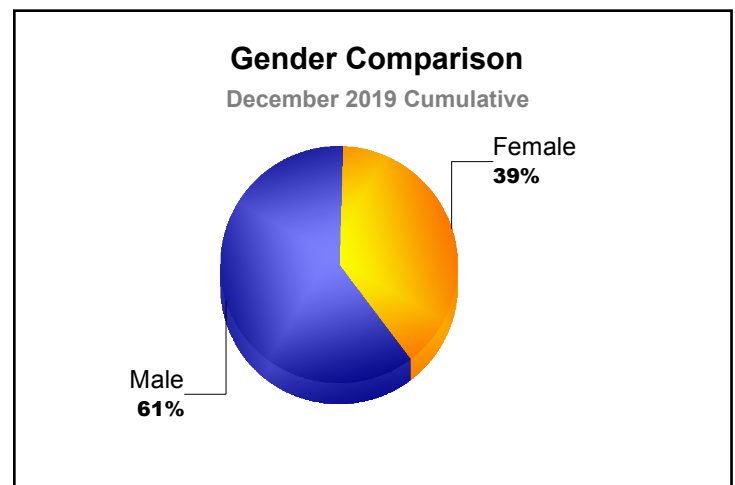

Year	New Clubs	Dropped Clubs	Gain/ Loss Clubs	New Members	Charter Members	Reinstate Members	Transfer Members	Total Member Added	Total Members Dropped	Gain/ Loss Members
2015-2016	0	0	0	59	0	0	1	60	-49	11
2016-2017	0	0	0	42	0	0	1	43	-36	7
2017-2018	1	0	1	56	22	1	0	79	-45	34
2018-2019	1	0	1	50	25	1	0	76	-82	-6
2019-2020	0	0	0	4	0	0	2	6	-33	-27
Average	0	0	0	42	9	0	1	53	-49	4