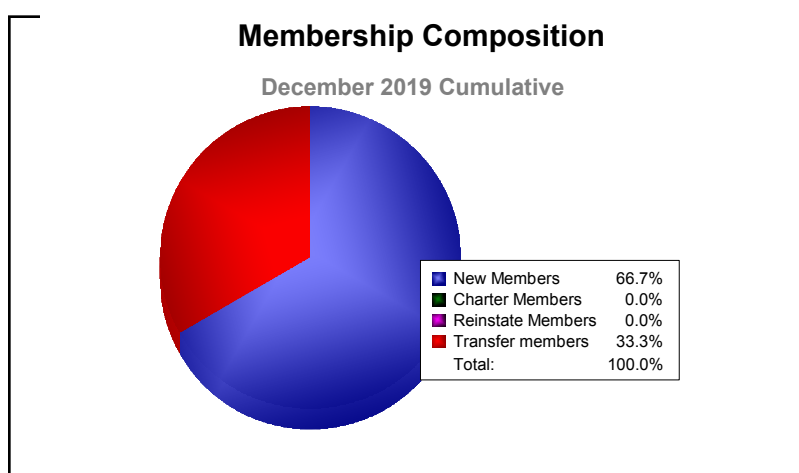

Year	New Clubs	Dropped Clubs	Gain/ Loss Clubs	New Members	Charter Members	Reinstate Members	Transfer Members	Total Member Added	Total Members Dropped	Gain/ Loss Members
2015-2016	0	-1	-1	0	0	0	0	0	-8	-8
Average	0	-1	-1	0	0	0	0	0	-8	-8

Year	New Clubs	Dropped Clubs	Gain/ Loss Clubs	New Members	Charter Members	Reinstate Members	Transfer Members	Total Member Added	Total Members Dropped	Gain/ Loss Members
2015-2016	0	0	0	59	0	0	1	60	-49	11
2016-2017	0	0	0	42	0	0	1	43	-36	7
2017-2018	1	0	1	56	22	1	0	79	-45	34
2018-2019	1	0	1	50	25	1	0	76	-82	-6
2019-2020	0	0	0	4	0	0	2	6	-33	-27
Average	0	0	0	42	9	0	1	53	-49	4