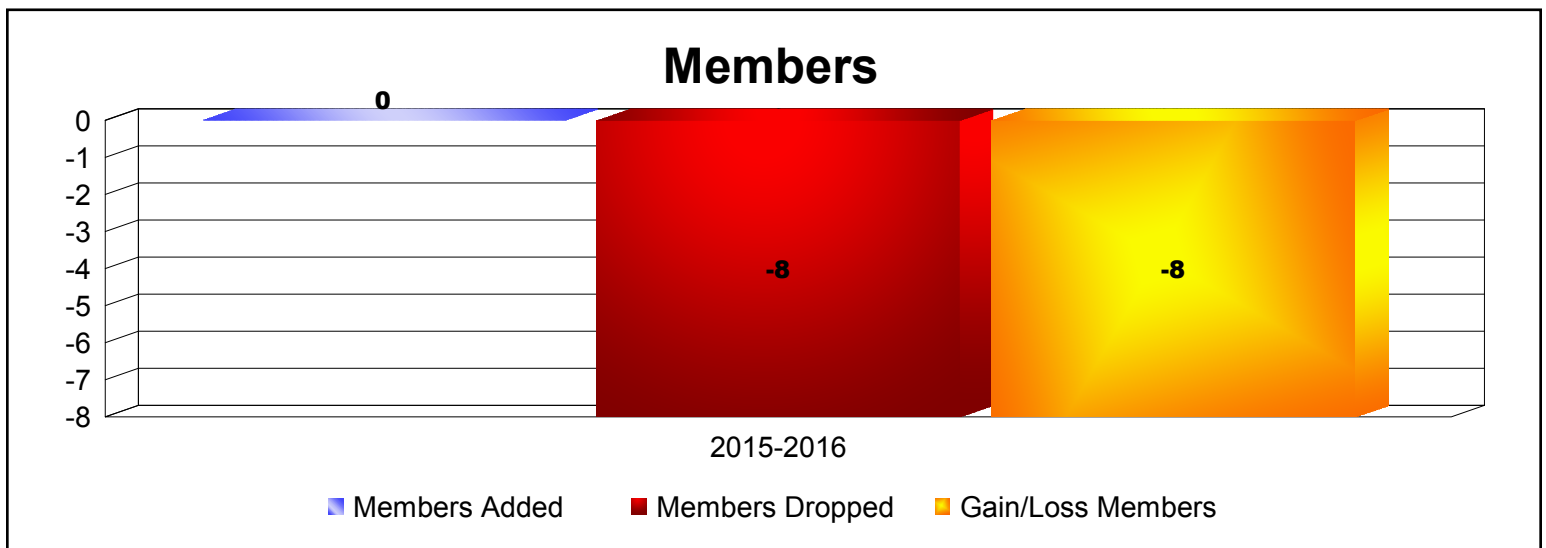

Year	New Clubs	Dropped Clubs	Gain/ Loss Clubs	New Members	Charter Members	Reinstate Members	Transfer Members	Total Member Added	Total Members Dropped	Gain/ Loss Members
2015-2016	0	-1	-1	0	0	0	0	0	-8	-8
Average	0	-1	-1	0	0	0	0	0	-8	-8

Year	New Clubs	Dropped Clubs	Gain/ Loss Clubs	New Members	Charter Members	Reinstate Members	Transfer Members	Total Member Added	Total Members Dropped	Gain/ Loss Members
2015-2016	0	0	0	59	0	0	1	60	-49	11
2016-2017	0	0	0	42	0	0	1	43	-36	7
2017-2018	1	0	1	56	22	1	0	79	-45	34
2018-2019	1	0	1	50	25	1	0	76	-82	-6
2019-2020	0	0	0	4	0	0	2	6	-33	-27
Average	0	0	0	42	9	0	1	53	-49	4