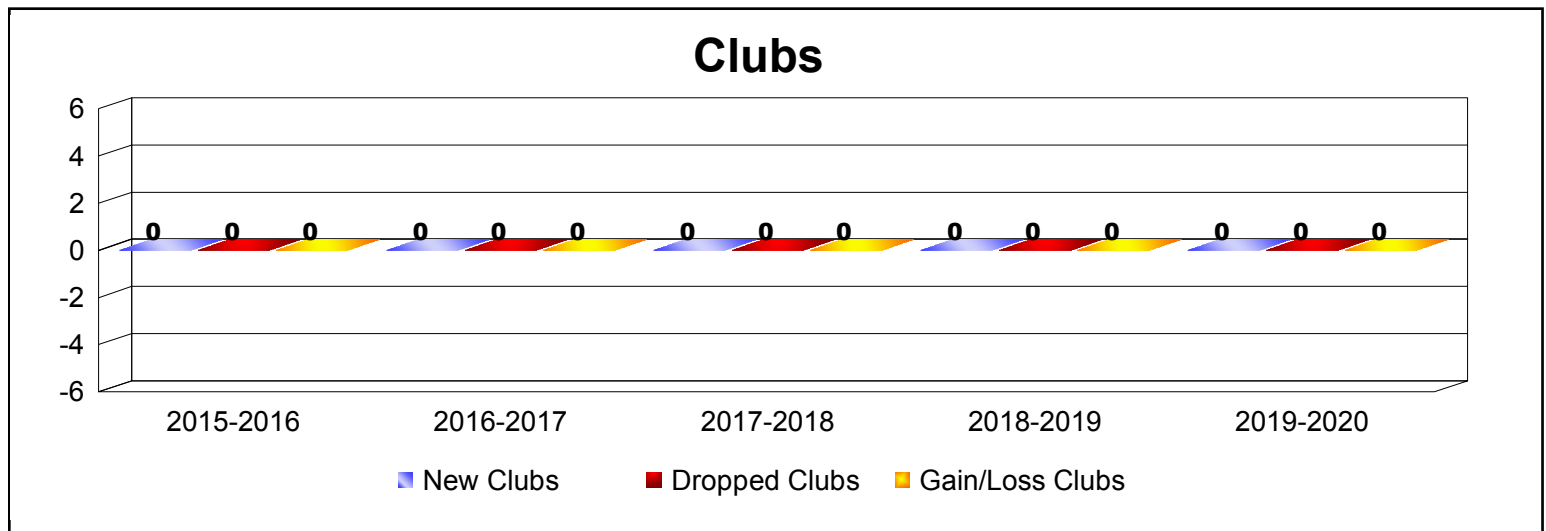

Year	New Clubs	Dropped Clubs	Gain/ Loss Clubs	New Members	Charter Members	Reinstate Members	Transfer Members	Total Member Added	Total Members Dropped	Gain/ Loss Members
2015-2016	0	0	0	6	0	0	0	6	-2	4
2016-2017	0	0	0	4	0	0	0	4	-10	-6
2017-2018	0	0	0	3	0	0	0	3	-6	-3
2018-2019	0	0	0	2	0	0	2	4	-3	1
2019-2020	0	0	0	1	0	0	0	1	0	1
Average	0	0	0	3	0	0	0	4	-4	-1