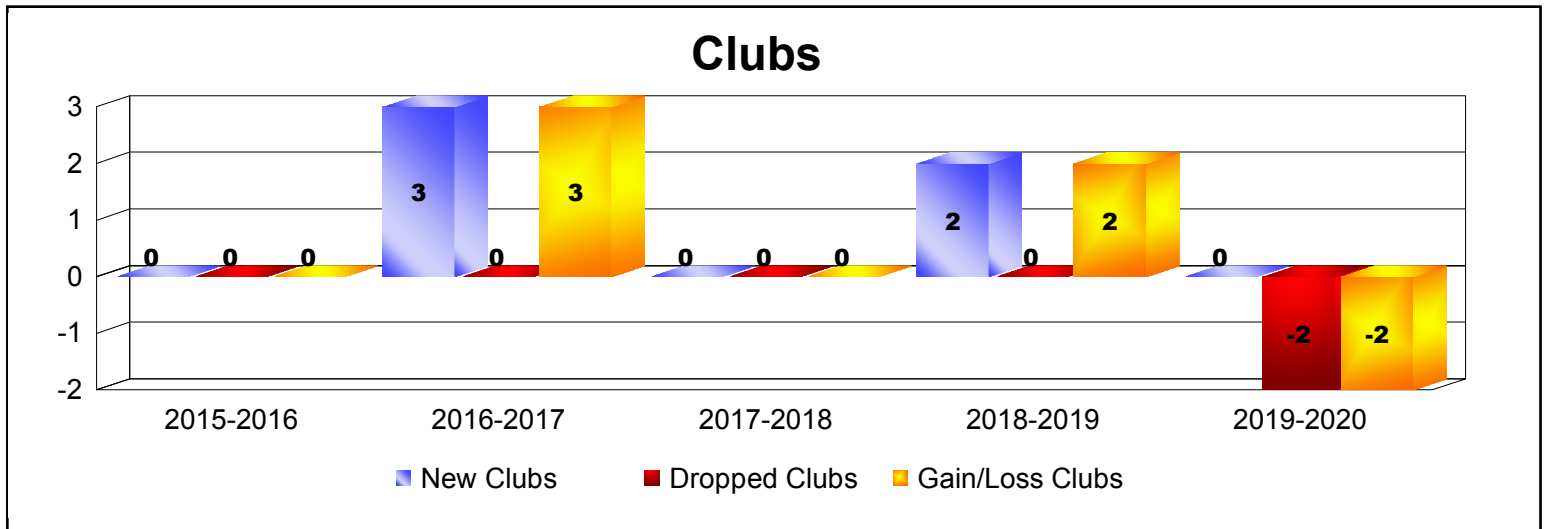

Year	New Clubs	Dropped Clubs	Gain/ Loss Clubs	New Members	Charter Members	Reinstate Members	Transfer Members	Total Member Added	Total Members Dropped	Gain/ Loss Members
2015-2016	0	0	0	122	0	3	6	131	-147	-16
2016-2017	3	0	3	147	67	6	3	223	-159	64
2017-2018	0	0	0	140	5	8	4	157	-116	41
2018-2019	2	0	2	83	52	3	6	144	-168	-24
2019-2020	0	-2	-2	47	3	2	4	56	-86	-30
Average	1	0	1	108	25	4	5	142	-135	7