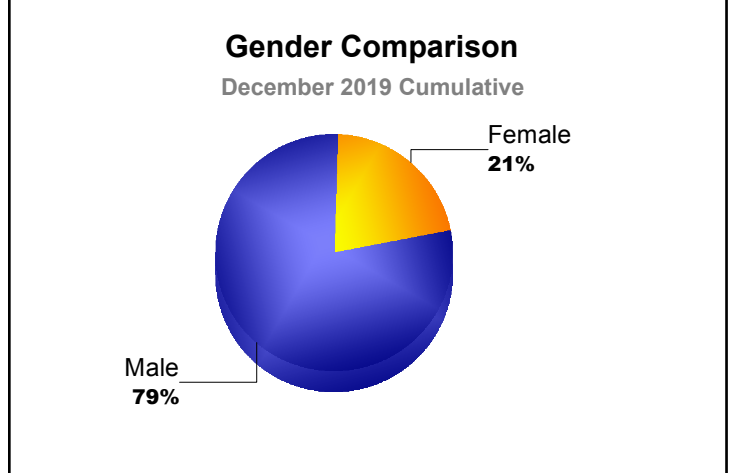

Year	New Clubs	Dropped Clubs	Gain/ Loss Clubs	New Members	Charter Members	Reinstate Members	Transfer Members	Total Member Added	Total Members Dropped	Gain/ Loss Members
2015-2016	0	0	0	6	0	0	0	6	-2	4
2016-2017	0	0	0	4	0	0	0	4	-10	-6
2017-2018	0	0	0	3	0	0	0	3	-6	-3
2018-2019	0	0	0	2	0	0	2	4	-3	1
2019-2020	0	0	0	1	0	0	0	1	0	1
Average	0	0	0	3	0	0	0	4	-4	-1