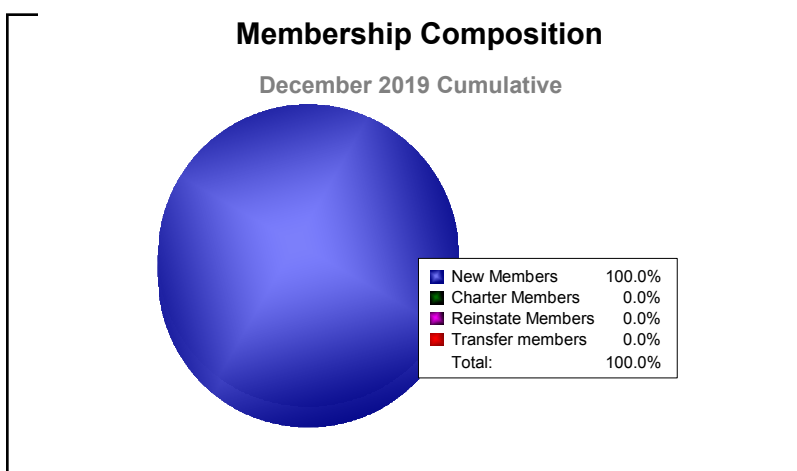

Year	New Clubs	Dropped Clubs	Gain/ Loss Clubs	New Members	Charter Members	Reinstate Members	Transfer Members	Total Member Added	Total Members Dropped	Gain/ Loss Members
2015-2016	0	0	0	18	0	0	0	18	-6	12
2016-2017	0	0	0	5	0	1	1	7	-8	-1
2017-2018	0	0	0	11	0	0	0	11	-8	3
2018-2019	0	-1	-1	6	0	0	0	6	-25	-19
2019-2020	0	0	0	5	0	0	0	5	-2	3
Average	0	0	0	9	0	0	0	9	-10	0