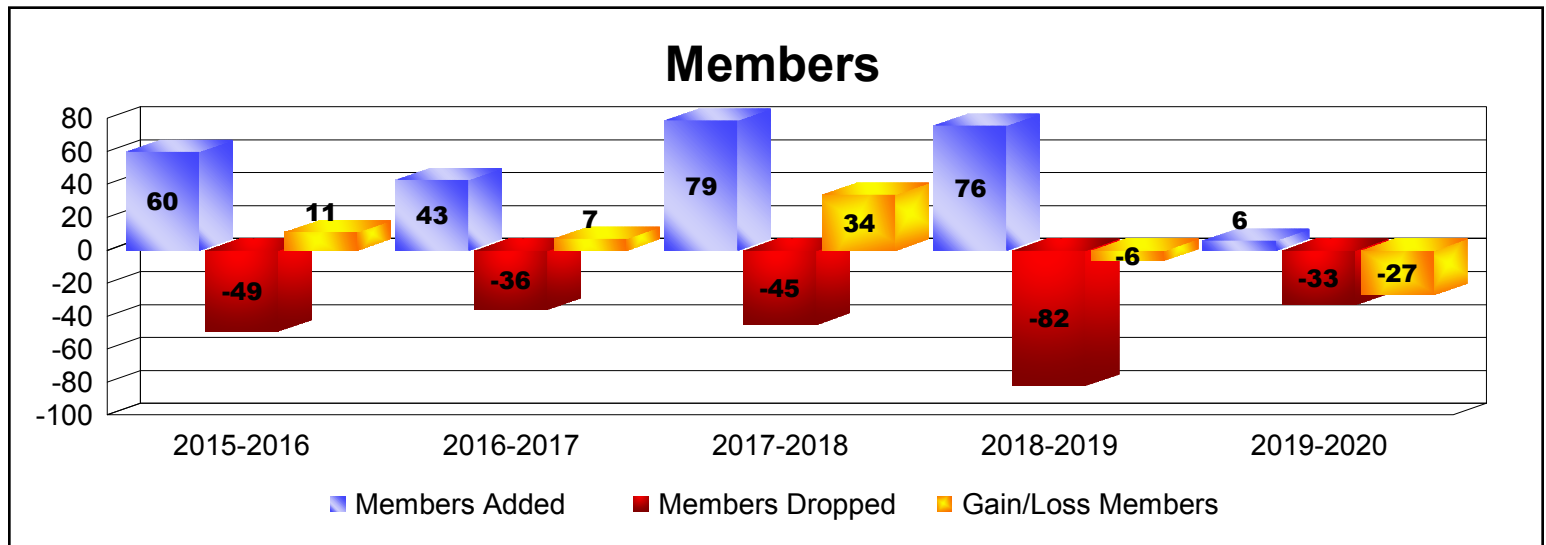

Year	New Clubs	Dropped Clubs	Gain/ Loss Clubs	New Members	Charter Members	Reinstate Members	Transfer Members	Total Member Added	Total Members Dropped	Gain/ Loss Members
2015-2016	0	-1	-1	0	0	0	0	0	-8	-8
Average	0	-1	-1	0	0	0	0	0	-8	-8

Year	New Clubs	Dropped Clubs	Gain/ Loss Clubs	New Members	Charter Members	Reinstate Members	Transfer Members	Total Member Added	Total Members Dropped	Gain/ Loss Members
2015-2016	0	0	0	59	0	0	1	60	-49	11
2016-2017	0	0	0	42	0	0	1	43	-36	7
2017-2018	1	0	1	56	22	1	0	79	-45	34
2018-2019	1	0	1	50	25	1	0	76	-82	-6
2019-2020	0	0	0	4	0	0	2	6	-33	-27
Average	0	0	0	42	9	0	1	53	-49	4

Year	New Clubs	Dropped Clubs	Gain/ Loss Clubs	New Members	Charter Members	Reinstate Members	Transfer Members	Total Member Added	Total Members Dropped	Gain/ Loss Members
2015-2016	0	0	0	18	0	0	0	18	-6	12
2016-2017	0	0	0	5	0	1	1	7	-8	-1
2017-2018	0	0	0	11	0	0	0	11	-8	3
2018-2019	0	-1	-1	6	0	0	0	6	-25	-19
2019-2020	0	0	0	5	0	0	0	5	-2	3
Average	0	0	0	9	0	0	0	9	-10	0